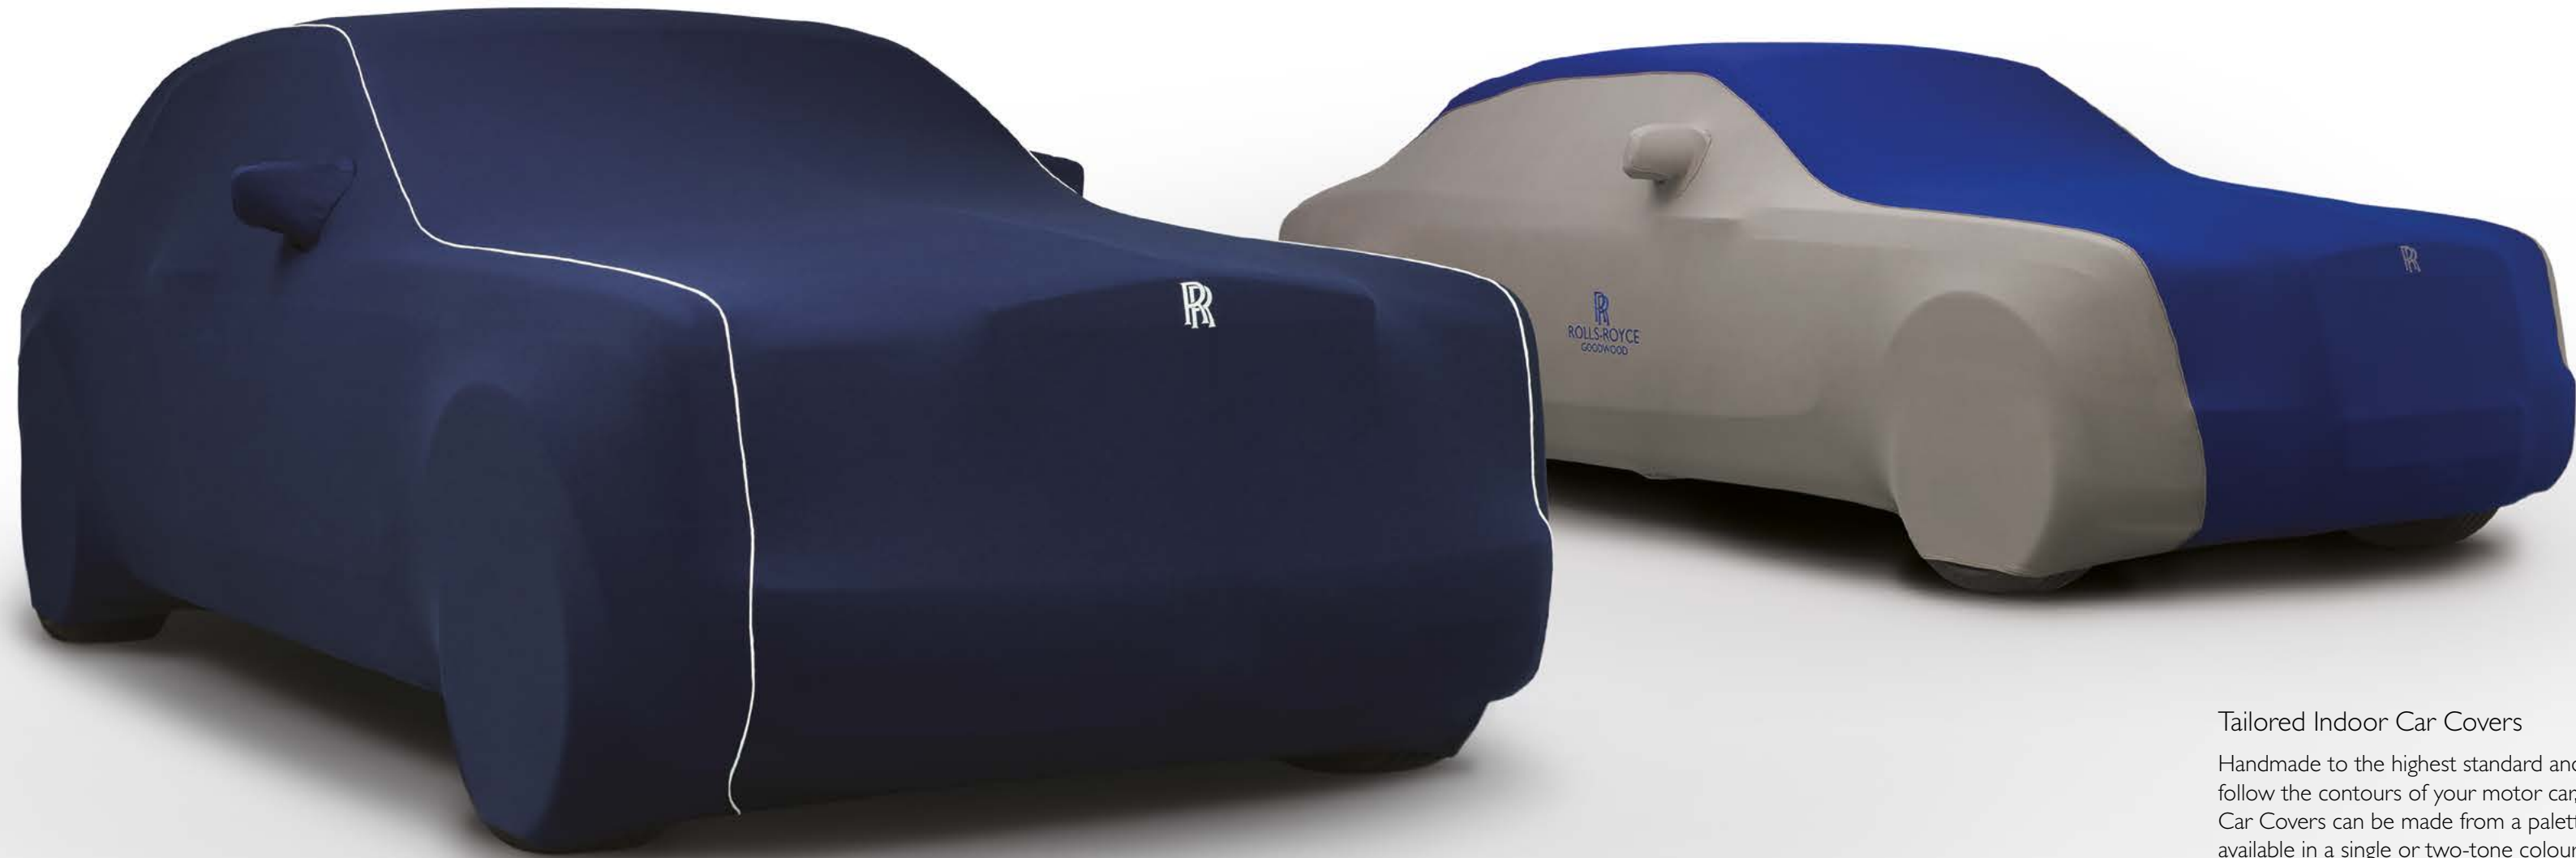

Tailored Indoor Car Covers

Handmade to the highest standard and designed to perfectly follow the contours of your motor car, these Tailored Indoor Car Covers can be made from a palette of 18 colours and are available in a single or two-tone colour combination. For the highest level of personalisation, initials, names, crests, insignia or RR monograms can be embroidered onto either side.

Available for all Phantom models