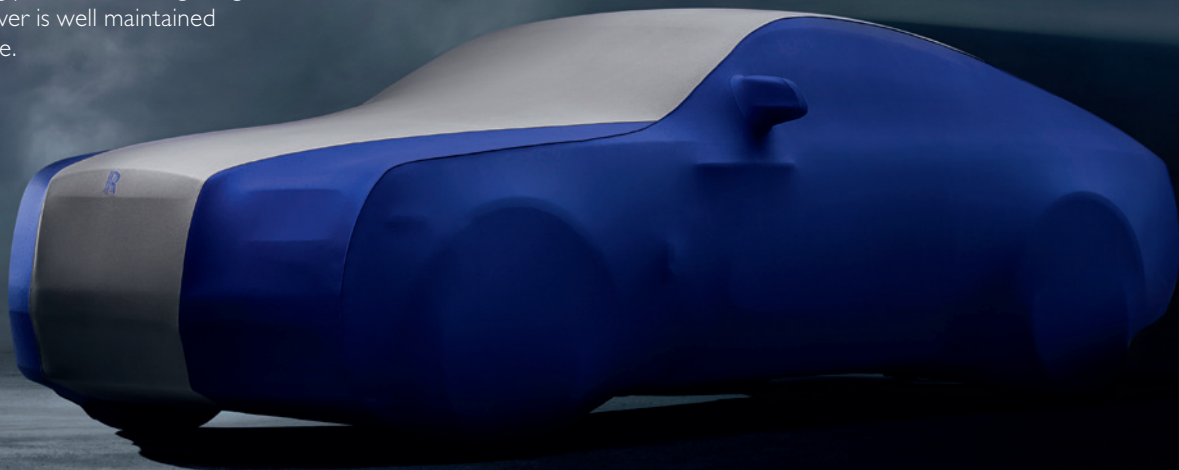

Tailored indoor car covers

Handmade to the highest standard, these tailored indoor car covers consist of a washable material with a soft and breathable fleece liner. Choose a single or dual colour combination from a palette of 18 main colours. For the highest level of personalisation, initials, names, crests, insignia or RR monograms can be embroidered into each side of the cover, in carefully selected locations. A hard-wearing protective storage bag ensures the cover is well maintained when not in use.