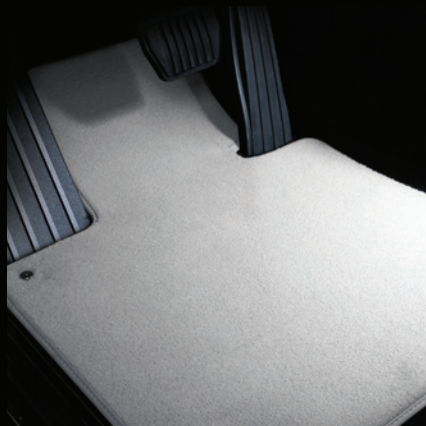

Tufted floor mats

These tailor-made mats are comfortable and hard wearing, protecting the carpet against dust and dirt. Choose your preferred colour to match your vehicle's interior.